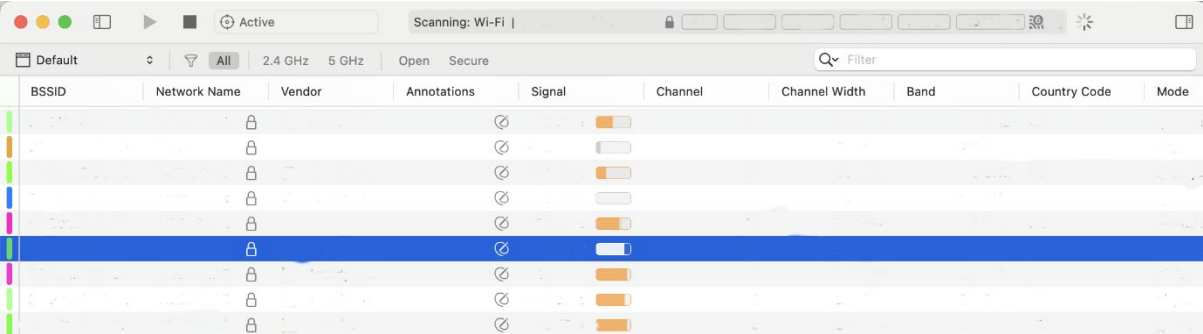

Activate WiFi Explorer Pro 3

Already purchased a license? Fill in the form below and activate WiFi Explorer Pro 3 instantly.

Email Address

License Code

Cancel Activate License

Stap 12: Je krijgt nu een melding dat je licentie succesvol is geactiveerd. Klik op “OK”.

Stap 13: Je licentie is nu geactiveerd, je kunt aan de slag!

Scanning:

2.4 GHz | 5 GHz | 6 GHz | Open | Secure

ID	Network Name	Vendor	Annotations	Signal	Channel	Channel Width
1	Thibault Network			Strong	11	20 MHz
2	Thibault Network			Medium	11	20 MHz
3	Thibault Network			Weak	11	20 MHz